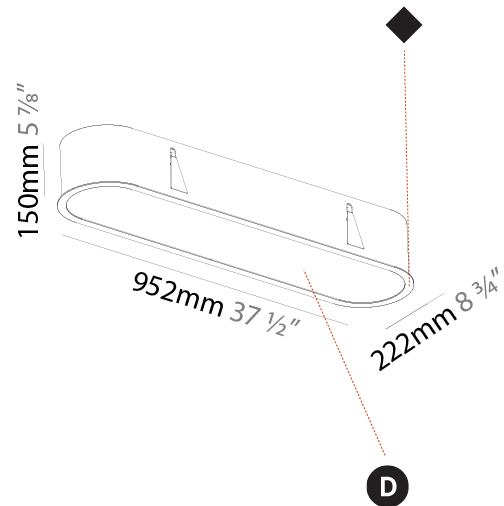

PHYSICAL

Shape: Oval
Length (mm): 952
Length (in): 37 1/2
Width (mm): 222
Width (in): 8 3/4
Depth (mm): 150
Depth (in): 5 7/8
Ceiling Thickness (mm): 10 / 12.5 / 15 / 25
Ceiling Thickness (in): 3/8 or 1/2 or 9/16 or 1
Min. Recessing Depth (mm): 160
Min. Recessing Depth (in): 6 5/16
Weight (kg): 5.93
Weight (lbs): 13.05
Diffuser: PMMA - Opal or Micro-Prism
Fixture Finish: SSR / BKV / CWI / CRY / HAB / UFT / ITA / RUA / FTG / MYG / LOD / PUS / FRO / FUP / KIA / POP / BLS / SPG / MEY / GOH / CHC / COM / ABZ / JAG / OBR / MOS / ROR
Fixture Material: Extruded Aluminum / Steel
Cut-out Measurements: 935mm / 36 13/16" x 205mm / 8 1/16"

ELECTRICAL

Lamp Type: LED (Zhaga Standard)
Input Wattage (W): 31.9
Total Output Wattage (W): 27
Dimming: Tri-Mode (Non-Dimming and Phase Dimming (120Vac only) and 0-10V Dimming)
Driver Included: Yes
Driver Location: Integrated
Driver Type: Constant Current - Universal
Driver Class: Class 2
Input Voltage (V): 120 - 277
Constant Current (MA): 500

LED

Color Temperature (°K): 3000 / 4000
Max. Delivered Lumen (lm): 2140 / 2350
CRI: >80 CRI
Lamp Life (hrs): 50000
Upon Request: Other CCT available

OPTICAL

RATINGS AND CERTIFICATIONS

Certified By: Certified for North American Standards
IP rating: IP20

PROJECT
TYPE
SPECIFIER
QUANTITY
DATE

935mm x 205mm
36 13/16" x 8 1/16"

10 - 25mm
3/8" - 1"

160mm
6 5/16"