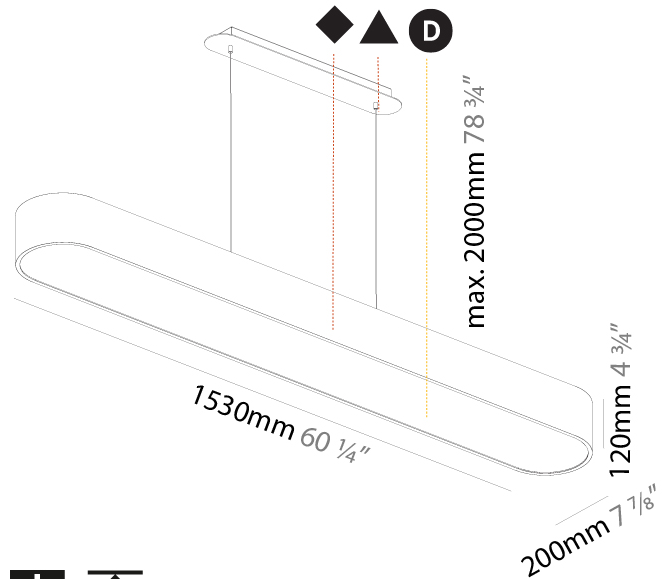

GENERAL

Series: Smoothy
Subseries: Smoothline
Partner: Prolicht
Division: Architectural
Installation: Suspension
Product Type: Pendant
Mounting Location: Ceiling
Light Distribution: Direct

PHYSICAL

Shape: Oblong
Length (mm): 1530
Length (in): 60 1/4
Width (mm): 200
Width (in): 7 7/8
Height (mm): 120
Height (in): 4 3/4
Max. Overall Height (mm): 2120
Max. Overall Height (in): 82 1/2
Weight (kg): 10.765
Weight (lbs): 23.73
Diffuser: PMMA - Opal or Micro-Prism
Fixture Finish: SSR / BKV / CWI / CRY / HAB / UFT / ITA / RUA / FTG / MYG / LOD / PUS / FRO / FUP / KIA / POP / BLS / SPG / MEY / GOH / CHC / COM / ABZ / JAG / OBR / MOS / ROR
Fixture Material: Extruded Aluminum / Steel
Cable Details: 2000mm / 78 3/4"

ELECTRICAL

Lamp Type: LED (Zhaga Standard)
Input Wattage (W): 52.5
Total Output Wattage (W): 45
Dimming: Tri-Mode (Non-Dimming and Phase Dimming (120Vac only) and 0-10V Dimming)
Driver Included: Yes
Driver Location: Integrated
Driver Type: Constant Current - Universal
Driver Class: Class 2
Input Voltage (V): 120 - 277
Constant Current (MA): 500

LED

Number of LEDs: 15
Color Temperature (°K): 3000 / 4000
Max. Delivered Lumen (lm): 3650 / 4010
CRI: >80 CRI
Lamp Life (hrs): 50000
Upon Request: Other CCT available

OPTICAL

RATINGS AND CERTIFICATIONS

Certified By: Certified for North American Standards
IP rating: IP20

PROJECT
TYPE
SPECIFIER
QUANTITY
DATE