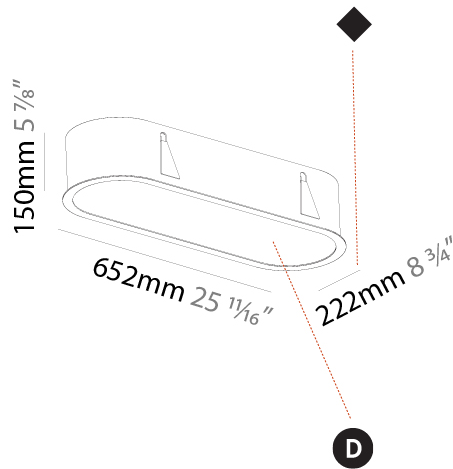

GENERAL

Series: Smoothy
Subseries: Smoothline
Brand: Prolicht
Division: Architectural
Mounting Type: Recessed
Mounting Location: Ceiling
Subcategory: Ambient

PHYSICAL

Shape: Oval
Length (mm): 652
Length (in): 25 11/16
Width (mm): 222
Width (in): 8 3/4
Depth (mm): 150
Depth (in): 5 7/8
Ceiling Thickness (mm): 10 / 12.5 / 15 / 25
Ceiling Thickness (in): 3/8 or 1/2 or 9/16 or 1
Min. Recessing Depth (mm): 160
Min. Recessing Depth (in): 6 5/16
Light Distribution: Direct
Weight (kg): 4.033
Weight (lbs): 8.87
Diffuser: PMMA - Opal or Micro-Prism
Fixture Finish: SSR / BKV / CWI / CRY / HAB / UFT / ITA / RUA / FTG / MYG / LOD / PUS / FRO / FUP / KIA / POP / BLS / SPG / MEY / GOH / GUM / CHC / COM / ABZ / JAG / OBR / MOS / ROR
Fixture Material: Extruded Aluminum / Steel
Cut-out Measurements: 635mm / 25" x 205mm / 8 1/16"

ELECTRICAL

Lamp Type: LED (Zhaga Standard)
Input Wattage (W): 21
Total Output Wattage (W): 18
Dimming: Tri-Mode (Non-Dimming and Phase Dimming (120Vac only) and 0-10V Dimming)
Driver Included: Yes
Driver Location: Integrated
Driver Type: Constant Current - Universal
Driver Class: Class 2
Input Voltage (V): 120 - 277
Constant Current (MA): 500

LED

Color Temperature (°K): 3000 / 3500 / 4000
Max. Delivered Lumen (lm): 1430 / 1539 / 1570
CRI: >80 CRI
Lamp Life (hrs): 50000

OPTICAL

RATINGS AND CERTIFICATIONS

Certified By: Certified for North American Standards
IP rating: IP20

PROJECT
TYPE
SPECIFIER
QUANTITY
DATE