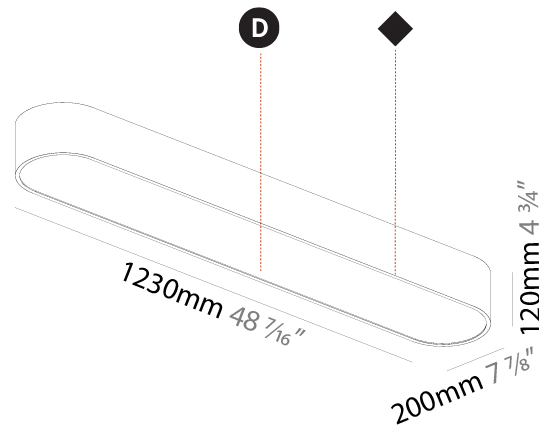

1. To build a product code in our configurator select the specify button on the base model # product page
2. To build a manual product code on this datasheet choose from the options listed below in blue font and add the suffix to the base model #

GENERAL

Series: Smoothy
Subseries: Smoothline
Brand: Prolicht
Division: Architectural
Mounting Type: Surface
Mounting Location: Ceiling
Subcategory: Ambient

PHYSICAL

Shape: Oval
Length (mm): 1230
Length (in): 48 7/16
Width (mm): 200
Width (in): 7 7/8
Height (mm): 120
Height (in): 4 3/4
Light Distribution: Direct
Diffuser: PMMA - Opal or Micro-Prism
Fixture Finish: SSR / BKV / CWI / CRY / HAB / UFT / ITA / RUA / FTG / MYG / LOD / PUS / FRO / FUP / KIA / POP / BLS / SPG / MEY / GOH / GUM / CHC / COM / ABZ / JAG / OBR / MOS / ROR
Fixture Material: Extruded Aluminum / Steel

ELECTRICAL

Lamp Type: LED (Zhaga Standard)
Input Wattage (W): 42
Total Output Wattage (W): 36
Dimming: Tri-Mode (Non-Dimming and Phase Dimming (120Vac only) and 0-10V Dimming)
Driver Included: Yes
Driver Location: Integrated
Driver Type: Constant Current - Universal
Driver Class: Class 1
Input Voltage (V): 120 - 277
Constant Current (MA): 500

LED

Color Temperature (°K): 3000 / 3500 / 4000
Max. Delivered Lumen (lm): 2920 / 3146 / 3210
CRI: >80 CRI
Lamp Life (hrs): 50000

OPTICAL

RATINGS AND CERTIFICATIONS

Certified By: Certified for North American Standards
IP rating: IP20