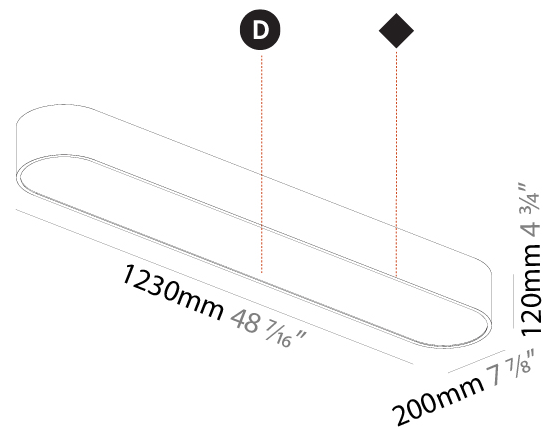

GENERAL

Series: Smoothy
Subseries: Smoothline
Partner: Prolicht
Division: Architectural
Installation: Surface
Product Type: Ceiling Surface
Mounting Location: Ceiling
Light Distribution: Direct

PHYSICAL

Shape: Oval
Length (mm): 1230
Length (in): 48 7/16
Width (mm): 200
Width (in): 7 7/8
Height (mm): 120
Height (in): 4 3/4

Diffuser: PMMA - Opal or Micro-Prism
Fixture Finish: SSR / BKV / CWI / CRY / HAB / UFT / ITA / RUA / FTG / MYG / LOD / PUS / FRO / FUP / KIA / POP / BLS / SPG / MEY / GOH / CHC / COM / ABZ / JAG / OBR / MOS / ROR
Fixture Material: Extruded Aluminum / Steel

ELECTRICAL

Lamp Type: LED (Zhaga Standard)
Input Wattage (W): 42
Total Output Wattage (W): 36
Dimming: Tri-Mode (Non-Dimming and Phase Dimming (120Vac only) and 0-10V Dimming)
Driver Included: Yes
Driver Location: Integrated
Driver Type: Constant Current - Universal
Driver Class: Class 1
Input Voltage (V): 120 - 277
Constant Current (MA): 500

LED

Color Temperature (°K): 3000 / 4000
Max. Delivered Lumen (lm): 2920 / 3210
CRI: >80 CRI
Lamp Life (hrs): 50000
Upon Request: Other CCT available

OPTICAL

RATINGS AND CERTIFICATIONS

Certified By: Certified for North American Standards
IP rating: IP20

PROJECT
TYPE
SPECIFIER
QUANTITY
DATE