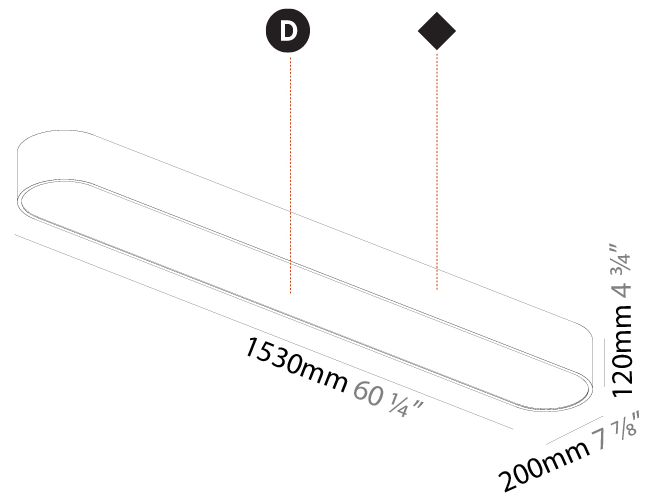

1. To build a product code in our configurator select the specify button on the base model # product page
2. To build a manual product code on this datasheet choose from the options listed below in blue font and add the suffix to the base model #

GENERAL

Series: Smoothy
Subseries: Smoothline
Partner: Prolicht
Division: Architectural
Installation: Surface
Product Type: Ceiling Surface
Mounting Location: Ceiling
Light Distribution: Direct

PHYSICAL

Shape: Oval
Length (mm): 1530
Length (in): 60 1/4
Width (mm): 200
Width (in): 7 7/8
Height (mm): 120
Height (in): 4 3/4

Diffuser: PMMA - Opal or Micro-Prism
Fixture Finish: SSR / BKV / CWI / CRY / HAB / UFT / ITA / RUA / FTG / MYG / LOD / PUS / FRO / FUP / KIA / POP / BLS / SPG / MEY / GOH / CHC / COM / ABZ / JAG / OBR / MOS / ROR
Fixture Material: Extruded Aluminum / Steel

ELECTRICAL

Lamp Type: LED (Zhaga Standard)
Input Wattage (W): 52
Total Output Wattage (W): 45
Dimming: Tri-Mode (Non-Dimming and Phase Dimming (120Vac only) and 0-10V Dimming)
Driver Included: Yes
Driver Location: Integrated
Driver Type: Constant Current - Universal
Driver Class: Class 2
Input Voltage (V): 120 - 277
Constant Current (MA): 500

LED

Color Temperature (°K): 3000 / 4000
Max. Delivered Lumen (lm): 3650 / 4010
CRI: >80 CRI
Lamp Life (hrs): 50000
Upon Request: Other CCT available

OPTICAL

RATINGS AND CERTIFICATIONS

Certified By: Certified for North American Standards
IP rating: IP20